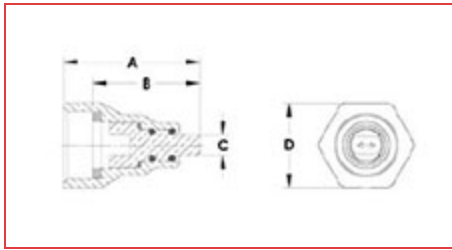

ITEM # A 18353, COMPONENT PARTS - RETROFIT CAP

[Specifications](#) | [Dimensions](#)

Specifications

Thread Size (in)	1" - 16 UN
Straight Ball Valve Sizes (in)	1 3/8 - 1 5/8
3-Way Ball Valve Sizes (in)	1 1/8
Weight	0.10 kg 0.22 lb
Recommended Sealing Torque	13 to 15 ft·lb 18 to 20 N·m

Dimensions

A	1.92 in 49 mm